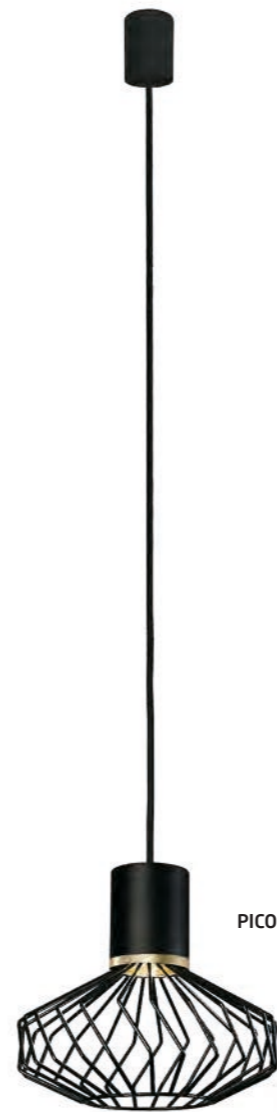

ABI M 8866

ABI S 8870

ABI L 8864

PICO 8862

PICO 8863

ABI M
painted steel, fabric

■ 8866
● 1xE27, max 40W

ABI S
painted steel, fabric

■ 8870
● 1xE27, max 40W

ABI L
painted steel, fabric

■ 8864 ■ 8865
● 1xE27, max 40W

PICO
painted steel, brass-plated steel

■ 8862
● 1xGU10, max 35W

PICO
painted steel, brass-plated steel

■ 8863
● 3xGU10, max 35W