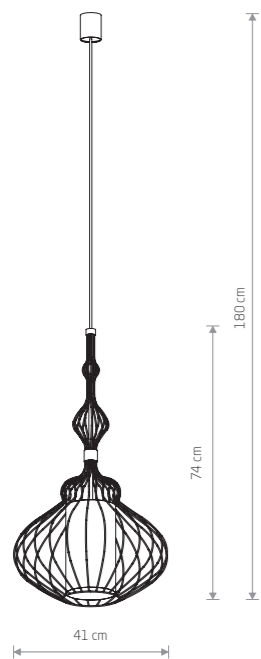

ABI M 8866

ABI S 8870

ABI L 8864

PICO 8862

PICO 8863

ABI M
painted steel, fabric

■ 8866
● 1xE27, max 40W

ABI S
painted steel, fabric

■ 8870
● 1xE27, max 40W

ABI L
painted steel, fabric

■ 8864 ■ 8865
● 1xE27, max 40W

PICO
painted steel, brass-plated steel

■ 8862
● 1xGU10, max 35W

PICO
painted steel, brass-plated steel

■ 8863
● 3xGU10, max 35W