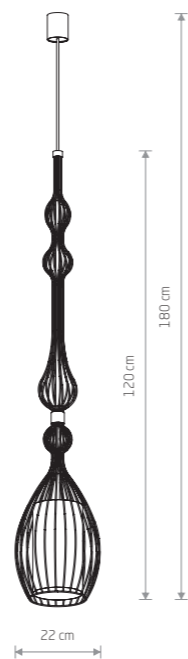

ABI M 8866

ABI S 8870

ABI L 8864

PICO 8862

PICO 8863

ABI M
painted steel, fabric

■ 8866
● 1xE27, max 40W

ABI S
painted steel, fabric

■ 8870
● 1xE27, max 40W

ABI L
painted steel, fabric

■ 8864 ■ 8865
● 1xE27, max 40W

PICO
painted steel, brass-plated steel

■ 8862
● 1xGU10, max 35W

PICO
painted steel, brass-plated steel

■ 8863
● 3xGU10, max 35W