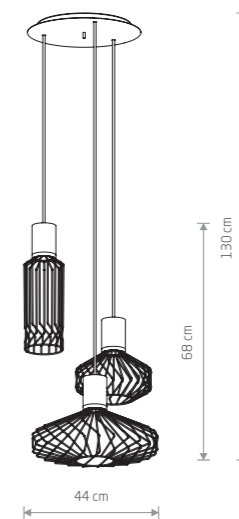

ABI M 8866

ABI S 8870

ABI L 8864

PICO 8862

PICO 8863

ABI M
painted steel, fabric

■ 8866
● 1xE27, max 40W

ABI S
painted steel, fabric

■ 8870
● 1xE27, max 40W

ABI L
painted steel, fabric

■ 8864 ■ 8865
● 1xE27, max 40W

PICO
painted steel, brass-plated steel

■ 8862
● 1xGU10, max 35W

PICO
painted steel, brass-plated steel

■ 8863
● 3xGU10, max 35W