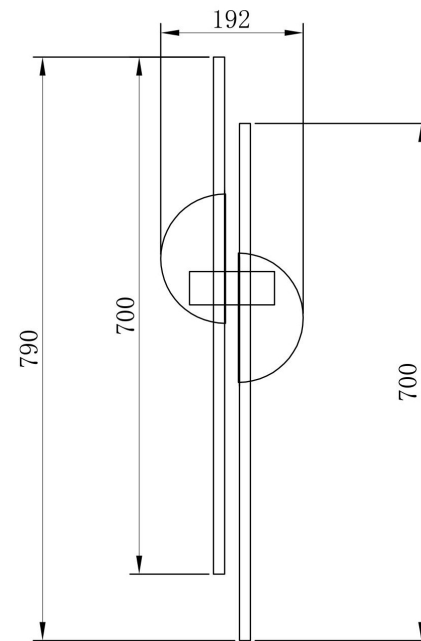

## Instruction

### MOD179WL-L22W4K

MAX 23W  
800 Lumen

Model: MOD179WL-L22W4K

Collection: Modern

Series: Skyline

Wall Lamps