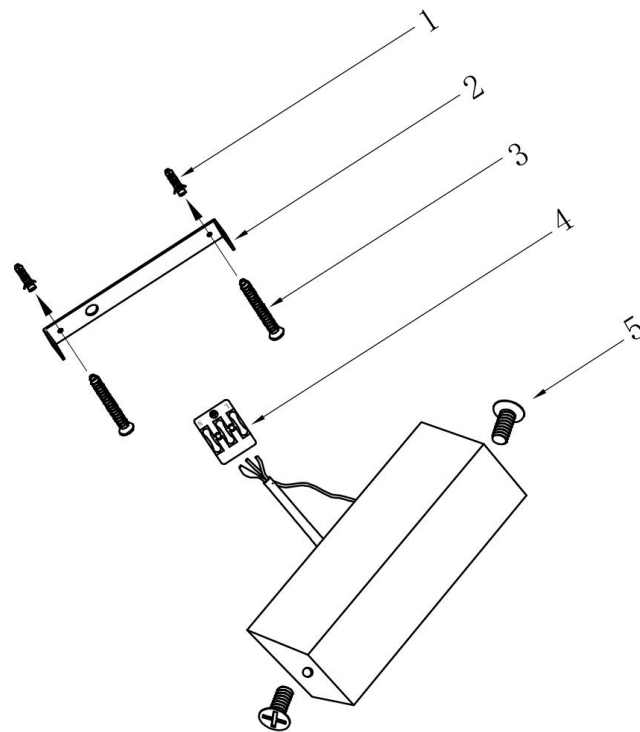

### MOD179WL-L22W4K

MAX 23W  
800 Lumen

Model: MOD179WL-L22W4K

Collection: Modern

Series: Skyline

Wall Lamps