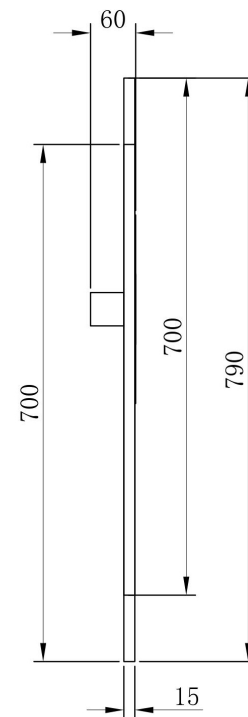

## Instruction

### MOD179WL-L22W4K

MAX 23W  
800 Lumen

Model: MOD179WL-L22W4K

Collection: Modern

Series: Skyline

Wall Lamps