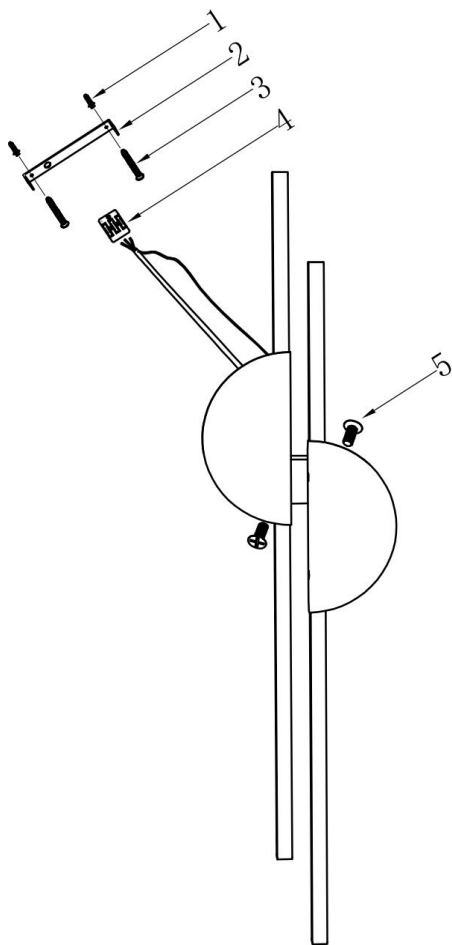

## Instruction

### MOD179WL-L22W4K

MAX 23W  
800 Lumen

Model: MOD179WL-L22W4K

Collection: Modern

Series: Skyline

Wall Lamps