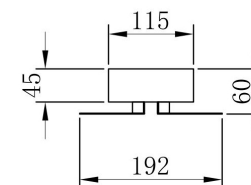

### MOD179WL-L22W4K

MAX 23W  
800 Lumen

Model: MOD179WL-L22W4K

Collection: Modern

Series: Skyline

Wall Lamps