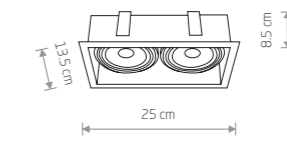

MOD 9412

MOD

painted steel

- 9417
- 9413

- 1xGU10 ES111, max 75W
- cut out 120x120 mm

MOD

painted steel

- 9416
- 9412

- 2xGU10 ES111, max 75W
- cut out 230x120 mm

MOD PLUS 9404

MOD PLUS

painted steel

- 9404
- 9408

- 1xGU10 ES111, max 75W
- cut out 120x120 mm

MOD PLUS

painted steel

- 9403
- 9407

- 2xGU10 ES111, max 75W
- cut out 230x120 mm