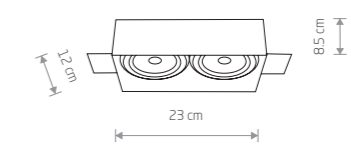

MOD 9412

MOD

painted steel

- 9417
- 9413

- 1xGU10 ES111, max 75W
- cut out 120x120 mm

MOD

painted steel

- 9416
- 9412

- 2xGU10 ES111, max 75W
- cut out 230x120 mm

MOD PLUS 9404

MOD PLUS

painted steel

- 9404
- 9408

- 1xGU10 ES111, max 75W
- cut out 120x120 mm

MOD PLUS

painted steel

- 9403
- 9407

- 2xGU10 ES111, max 75W
- cut out 230x120 mm