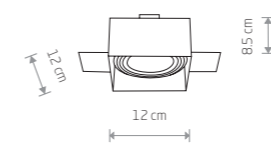

MOD 9412

MOD

painted steel

- 9417
- 9413

- 1xGU10 ES111, max 75W
- cut out 120x120 mm

MOD

painted steel

- 9416
- 9412

- 2xGU10 ES111, max 75W
- cut out 230x120 mm

MOD PLUS 9404

MOD PLUS

painted steel

- 9404
- 9408

- 1xGU10 ES111, max 75W
- cut out 120x120 mm

MOD PLUS

painted steel

- 9403
- 9407

- 2xGU10 ES111, max 75W
- cut out 230x120 mm