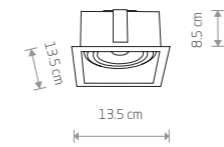

MOD 9412

MOD

painted steel

- 9417
- 9413

- 1xGU10 ES111, max 75W
- cut out 120x120 mm

MOD

painted steel

- 9416
- 9412

- 2xGU10 ES111, max 75W
- cut out 230x120 mm

MOD PLUS 9404

MOD PLUS

painted steel

- 9404
- 9408

- 1xGU10 ES111, max 75W
- cut out 120x120 mm

MOD PLUS

painted steel

- 9403
- 9407

- 2xGU10 ES111, max 75W
- cut out 230x120 mm