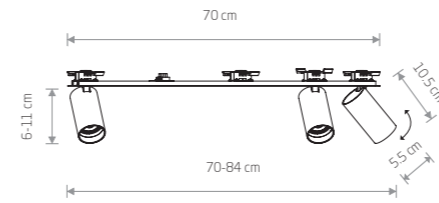

MONO SURFACE 7686