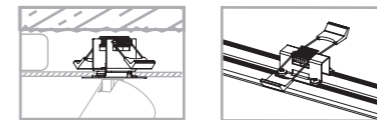

MONO SURFACE 7685

MONO SURFACE 7687

MONO SURFACE 7685

MONO SURFACE 7686

MONO SURFACE 7687

**MONO SURFACE**  
painted steel, plastic ABS

7830 ■ 7835

7685 ■ 7691

3xGU10, max 10W only LED

**solid brass, painted steel, plastic ABS**

7746

3xGU10, max 10W only LED

cut out 690x31 mm

**MONO SURFACE**  
painted steel, plastic ABS

7831 ■ 7836

7686 ■ 7692

4xGU10, max 10W only LED

**solid brass, painted steel, plastic ABS**

7747

4xGU10, max 10W only LED

cut out 1170x31 mm

**MONO SURFACE**  
painted steel, plastic ABS

7832 ■ 7837

7687 ■ 7693