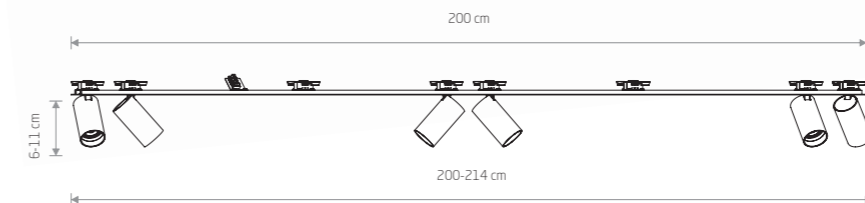

MONO SURFACE 7685

MONO SURFACE 7687

MONO SURFACE 7685

MONO SURFACE 7686

MONO SURFACE 7687

**MONO SURFACE**  
painted steel, plastic ABS

7830 ■ 7835

7685 ■ 7691

3xGU10, max 10W only LED

**solid brass, painted steel, plastic ABS**

7746

3xGU10, max 10W only LED

cut out 690x31 mm

**MONO SURFACE**  
painted steel, plastic ABS

7831 ■ 7836

7686 ■ 7692

4xGU10, max 10W only LED

**solid brass, painted steel, plastic ABS**

7747

4xGU10, max 10W only LED

cut out 1170x31 mm

**MONO SURFACE**  
painted steel, plastic ABS

7832 ■ 7837

7687 ■ 7693

6xGU10, max 10W only LED

**solid brass, painted steel, plastic ABS**

7748

6xGU10, max 10W only LED

cut out 1990x31 mm