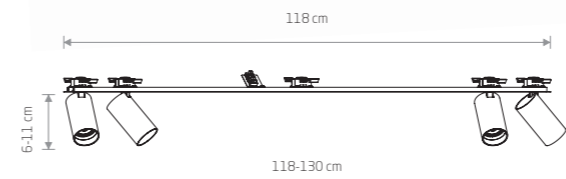

MONO SURFACE 7685

MONO SURFACE 7687

MONO SURFACE 7685

MONO SURFACE 7686

MONO SURFACE 7687

**MONO SURFACE**  
painted steel, plastic ABS

7830 ■ 7835

7685 ■ 7691

3xGU10, max 10W only LED

**solid brass, painted steel, plastic ABS**

7746

3xGU10, max 10W only LED

cut out 690x31 mm

**MONO SURFACE**  
painted steel, plastic ABS

7831 ■ 7836

7686 ■ 7692

4xGU10, max 10W only LED

**solid brass, painted steel, plastic ABS**

7747

4xGU10, max 10W only LED

cut out 1170x31 mm

**MONO SURFACE**  
painted steel, plastic ABS

7832 ■ 7837

7687 ■ 7693

6xGU10, max 10W only LED

**solid brass, painted steel, plastic ABS**

7748

6xGU10, max 10W only LED

cut out 1990x31 mm