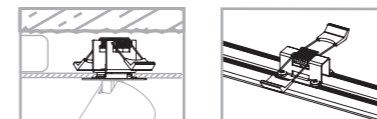

MONO SURFACE 7685

MONO SURFACE 7687

MONO SURFACE 7685

MONO SURFACE 7686

MONO SURFACE 7687

**MONO SURFACE**  
painted steel, plastic ABS

7830 ■ 7835

7685 ■ 7691

3xGU10, max 10W only LED

**solid brass, painted steel, plastic ABS**

7746

3xGU10, max 10W only LED

cut out 690x31 mm

**MONO SURFACE**  
painted steel, plastic ABS

7831 ■ 7836

7686 ■ 7692

4xGU10, max 10W only LED

**solid brass, painted steel, plastic ABS**

7747

4xGU10, max 10W only LED

cut out 1170x31 mm

**MONO SURFACE**  
painted steel, plastic ABS

7832 ■ 7837

7687 ■ 7693