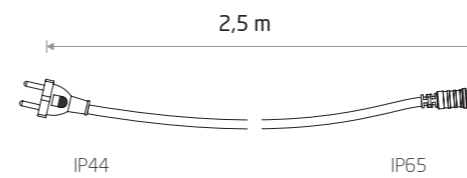

FASTOON LIGHTS 6 M 7873

MAX 2000W MAX 80m CONNECTABLE

**POWER CORD FOR FESTOON LIGHTS**  
rubber cable

- 7871
- IP65

**FESTOON LIGHTS 6M**  
rubber cable

- 7873
- 10xE27, max 15W
- IP65

**FESTOON LIGHTS 9M**  
rubber cable

- 7872
- 15xE27, max 15W
- IP65

5 PC SET

**BULB LED E27, A60 2W, 5 PC SET**

- glass
- 7487