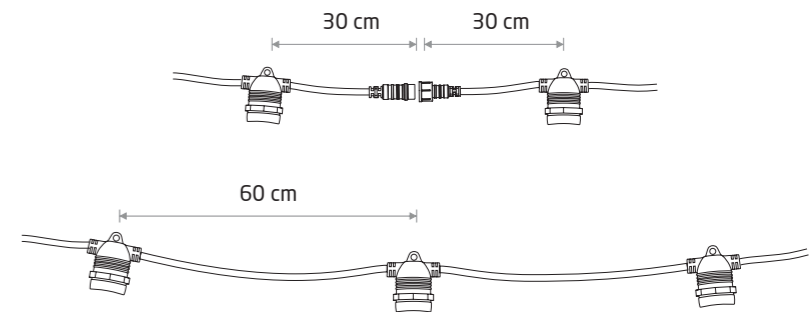

FASTOON LIGHTS 6 M 7873

MAX 2000W MAX 80m CONNECTABLE

**POWER CORD FOR FESTOON LIGHTS**  
rubber cable

- 7871
- IP65

**FESTOON LIGHTS 6M**  
rubber cable

- 7873
- 10xE27, max 15W
- IP65

**FESTOON LIGHTS 9M**  
rubber cable

- 7872
- 15xE27, max 15W
- IP65

5 PC SET

**BULB LED E27, A60 2W, 5 PC SET**

- glass
- 7487