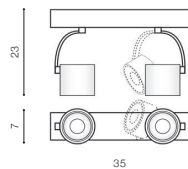

AZZARDO PATENT EU

BK *

BROSS ARM 2

bulb not included

voltage: 230V	LED GU10 2xMax 35W
IP20	
	installation place

COLOUR / NEW INDEX NO.

- WHITE (WH) **AZ3502**
- BLACK (BK) **AZ3503**

AZZARDO PATENT EU