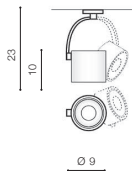

BROSS ARM

Exposed downlights

BK *

BROSS ARM

bulb not included

voltage: 230V	LED GU10 1xMax 35W
IP20	
	installation place

COLOUR / NEW INDEX NO.

- WHITE (WH) **AZ3498**
- BLACK (BK) **AZ3499**

AZZARDO PATENT EU

BK *

BROSS ARM 2

bulb not included

voltage: 230V	LED GU10 2xMax 35W
IP20	
	installation place

COLOUR / NEW INDEX NO.

- WHITE (WH) **AZ3502**
- BLACK (BK) **AZ3503**

AZZARDO PATENT EU