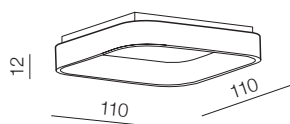

Solvent CCT SMART

217

new

Solvent S Top CCT SMART 80 + Remote Control LED

- ① AZ4010 (grey)
- ② AZ4009 (white)
- ③ AZ4008 (black)

LED 92W 4700lm CCT
steel/acryl

Solvent S Top CCT SMART 110 + Remote Control LED