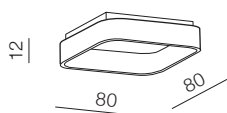

Solvent CCT SMART

217

new

Solvent S Top CCT SMART 80 + Remote Control LED

- ① AZ4010 (grey)
- ② AZ4009 (white)
- ③ AZ4008 (black)

LED 92W 4700lm CCT
steel/acryl

Solvent S Top CCT SMART 110 + Remote Control LED