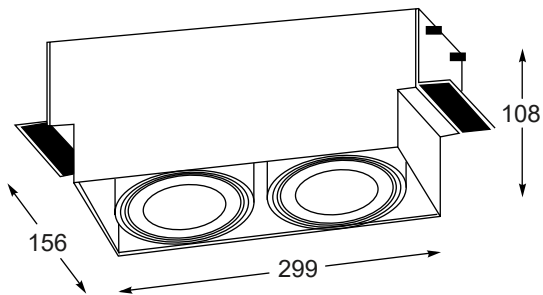

ONEON DL 111-1
 Spot
1. 94363-BK (black)
2. 94363-WH (white)
 1xGU10 ES111 MAX 15W
 iron
 black or white

ONEON DL 111-2
 Spot
3. 94364-BK (black)
4. 94364-WH (white)
 2xGU10 ES111 MAX 15W
 iron
 black or white