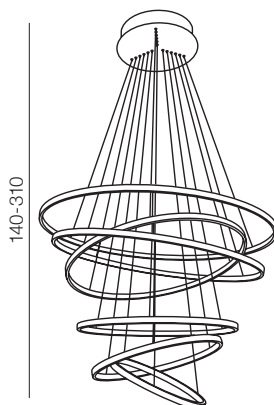

Wheel
DIMM

99

Glass switch 1

- ❶ AZ3962 (white)
- ❷ AZ3963 (black)
- ❸ AZ3964 (gold)
- ❹ AZ3965 (grey)

Gang DIMM

Ø 85; 75; 60; 45; 35; 25

Wheel 6 Long dimm LED

- ❶ AZ2921 (gold)
- ❷ AZ2923 (black)
- ❸ AZ2990 (chrome)

LED 140W 8400lm dimm
chrome/metal