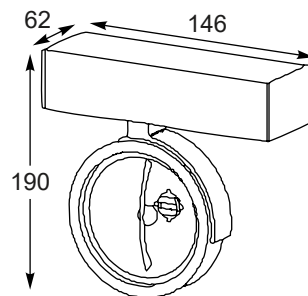

GO SL 2
Spot
1. 89964 (white)
2. 50485 (black)
2xG9 MAX 42W
aluminium
white or black

GO SL 1
Spot
3. 89962 (white)
4. 50484 (black)
1xG9 MAX 42W
aluminium
white or black