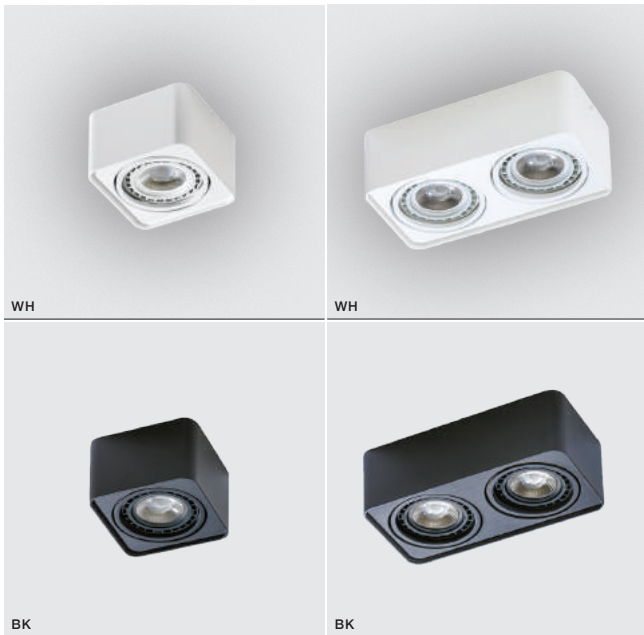

PAOLA 230V

Exposed downlights

PAOLA 1 230V

bulb not included

voltage: 230V	connect 1x ES111 Max 16W or	
IP20	ADAP111 + GU10 Max 50W	
	installation place	

COLOUR / NEW INDEX NO.

- WHITE (WH) **AZ4128**
- BLACK (BK) **AZ4130**

PAOLA 2 230V

bulb not included

voltage: 230V	connect 2x ES111 Max 16W or	
IP20	ADAP111 + GU10 Max 50W	
	installation place	

COLOUR / NEW INDEX NO.

- WHITE (WH) **AZ4132**
- BLACK (BK) **AZ4134**

* - EXPLANATION SHORTCUT PAGE 2 (E)