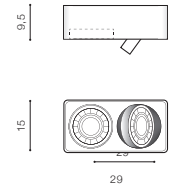

PAOLA 230V

Exposed downlights

PAOLA 1 230V

bulb not included

voltage: 230V	connect 1x ES111 Max 16W or	
IP20	ADAP111 + GU10 Max 50W	
	installation place	

COLOUR / NEW INDEX NO.

- WHITE (WH) **AZ4128**
- BLACK (BK) **AZ4130**

PAOLA 2 230V

bulb not included

voltage: 230V	connect 2x ES111 Max 16W or	
IP20	ADAP111 + GU10 Max 50W	
	installation place	

COLOUR / NEW INDEX NO.

- WHITE (WH) **AZ4132**
- BLACK (BK) **AZ4134**

* - EXPLANATION SHORTCUT PAGE 2 (E)