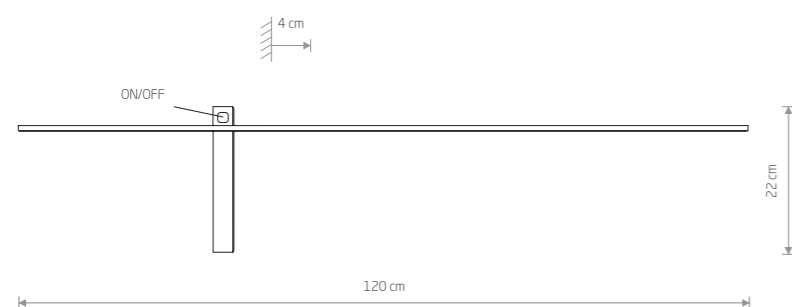

IMPULSE LED M
 painted aluminum, plastic PC

■ 8116

IMPULSE LED S 8115

IMPULSE LED L
 painted aluminum, plastic PC

■ 8117

IMPULSE LED S
 painted aluminum, plastic PC

■ 8115

Item No.	Power	Colour temp.	Luminous flux	Beam angle	Colour Rendering Index (CRI)	Input	Safety type	Power factor	Ingress protection	Lifetime
8115	6W LED	3000K	200 lm	120°	≥80	~220-230 V, 50/60 Hz	☐	>0,5	IP23	30000h
8116	10W LED	3000K	350 lm	120°	≥80	~220-230 V, 50/60 Hz	☐	>0,5	IP23	30000h
8117	15W LED	3000K	500 lm	120°	≥80	~220-230 V, 50/60 Hz	☐	>0,5	IP23	30000h