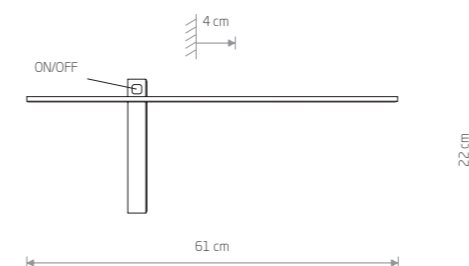

IMPULSE LED M
 painted aluminum, plastic PC

■ 8116

IMPULSE LED S 8115

IMPULSE LED L
 painted aluminum, plastic PC

■ 8117

IMPULSE LED S
 painted aluminum, plastic PC

■ 8115

Item No.	Power	Colour temp.	Luminous flux	Beam angle	Colour Rendering Index (CRI)	Input	Safety type	Power factor	Ingress protection	Lifetime
8115	6W LED	3000K	200 lm	120°	≥80	~220-230 V, 50/60 Hz	☐	>0,5	IP23	30000h
8116	10W LED	3000K	350 lm	120°	≥80	~220-230 V, 50/60 Hz	☐	>0,5	IP23	30000h
8117	15W LED	3000K	500 lm	120°	≥80	~220-230 V, 50/60 Hz	☐	>0,5	IP23	30000h