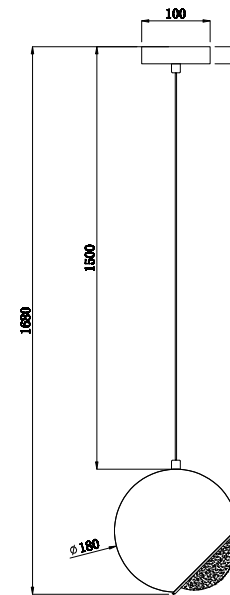

# Instruction

P065PL-L7B3K

MAX 7W  
400 Lumen

Model: P065PL-L7B3K  
Collection: Pendant  
Series: Akis

Pendant Lamps