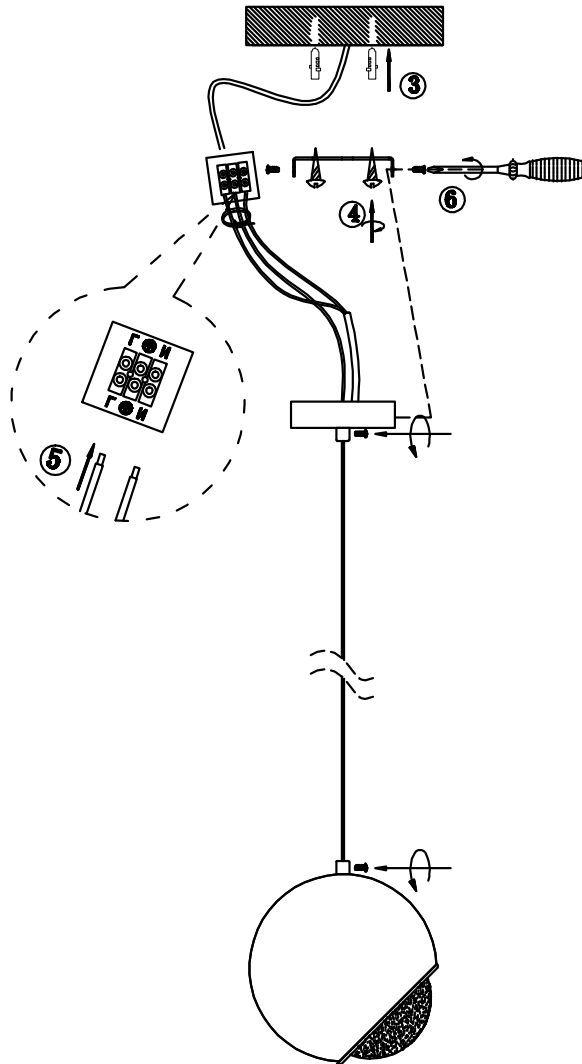

# Instruction

P065PL-L7B3K

MAX 7W  
400 Lumen

Model: P065PL-L7B3K  
Collection: Pendant  
Series: Akis

Pendant Lamps