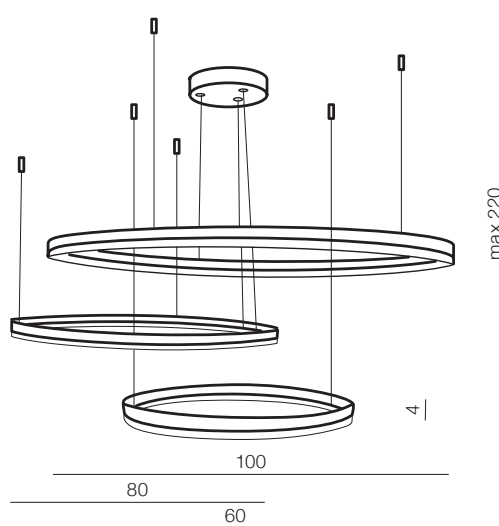

Halo

95

new

1 BLACK

2 GOLD

Halo 40 Wall LED

- 1 AZ4705 (black)
- 2 AZ4706 (gold)

LED 28W 2200lm 3000K
metal/acryl

Halo Pendant 100+80+60 Smart LED

- 1 AZ4707 (black)
- 2 AZ4708 (gold)

LED 130W 11100lm 3000K
aluminium/acrylic