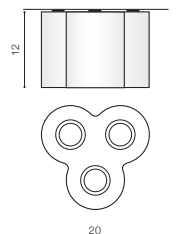

NEOS

Exposed downlights

NEOS 1

bulb not included

voltage: 230V	LED connect GU10 1x Max.50W <input type="checkbox"/>
IP20	
	installation place <input type="checkbox"/>

COLOUR / NEW INDEX NO.

- BLACK / CHROME (BK / CH) **AZ0708**
- BLACK / ALUMINIUM (BK / ALU) **AZ0607**
- WHITE / CHROME (WH / CH) **AZ0707**
- WHITE / ALUMINIUM (WH / ALU) **AZ0606**

NEOS 3

bulb not included

voltage: 230V	LED connect GU10 3x Max.50W <input type="checkbox"/>
IP20	
	installation place <input type="checkbox"/>

COLOUR / NEW INDEX NO.

- BLACK / CHROME (BK / CH) **AZ0742**

* EXPLANATION ON SHORTCUT PAGE 2 (E)