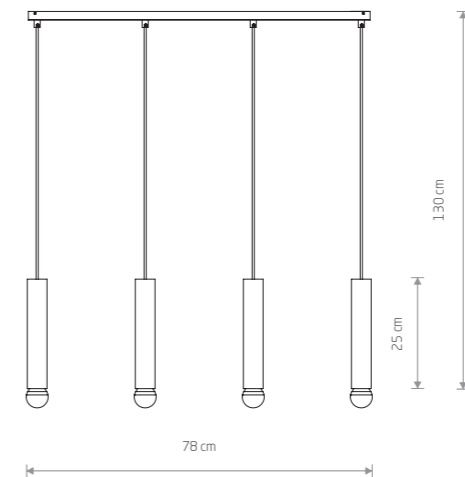

BATON 7856

BATON 7852

BATON 7851

**BATON**  
painted steel

- 7852
- 1xE27, max 10W only LED
- solid brass, painted steel
- 7851
- 1xE27, max 10W only LED

**BATON**  
painted steel

- 7856
- 3xE27, max 10W only LED
- solid brass, painted steel
- 7855
- 3xE27, max 10W only LED

BATON 7853

**BATON**  
painted steel

- 7854
- 4xE27, max 10W only LED
- solid brass, painted steel
- 7853
- 4xE27, max 10W only LED