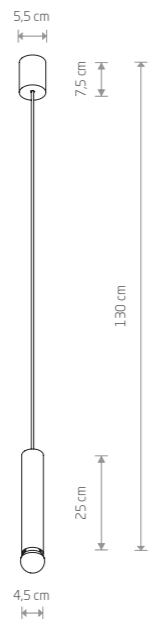

BATON 7856

BATON 7852

BATON 7851

**BATON**  
painted steel

- 7852
- 1xE27, max 10W only LED
- solid brass, painted steel
- 7851
- 1xE27, max 10W only LED

**BATON**  
painted steel

- 7856
- 3xE27, max 10W only LED
- solid brass, painted steel
- 7855
- 3xE27, max 10W only LED

BATON 7853

**BATON**  
painted steel

- 7854
- 4xE27, max 10W only LED
- solid brass, painted steel
- 7853
- 4xE27, max 10W only LED