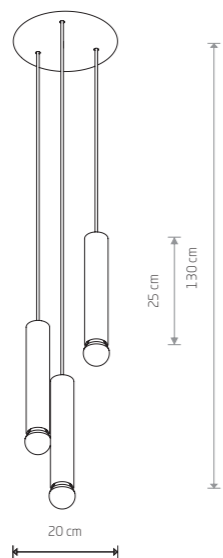

BATON 7856

BATON 7852

BATON 7851

**BATON**  
painted steel

- 7852
- 1xE27, max 10W only LED
- solid brass, painted steel
- 7851
- 1xE27, max 10W only LED

**BATON**  
painted steel

- 7856
- 3xE27, max 10W only LED
- solid brass, painted steel
- 7855
- 3xE27, max 10W only LED

BATON 7853

**BATON**  
painted steel

- 7854
- 4xE27, max 10W only LED
- solid brass, painted steel
- 7853
- 4xE27, max 10W only LED