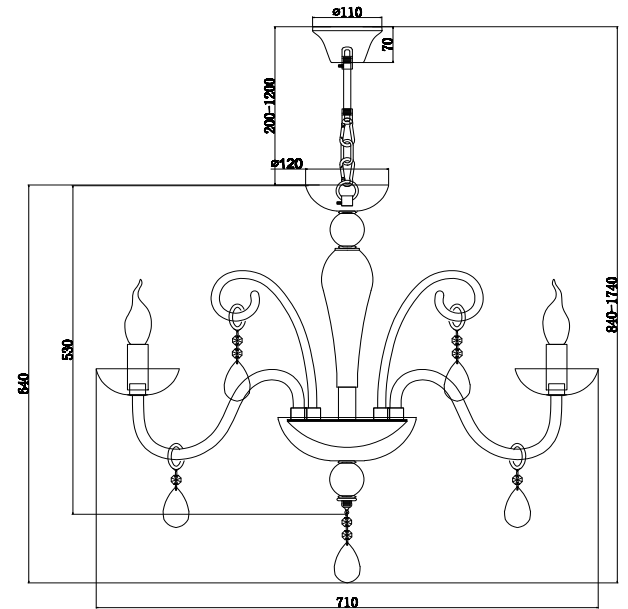

Instruction

DIA011PL-08W

8 x E14 (40W)

Model: DIA011PL-08W
Collection: Diamant Crystal
Series: Cecilia

Ceiling Lamps