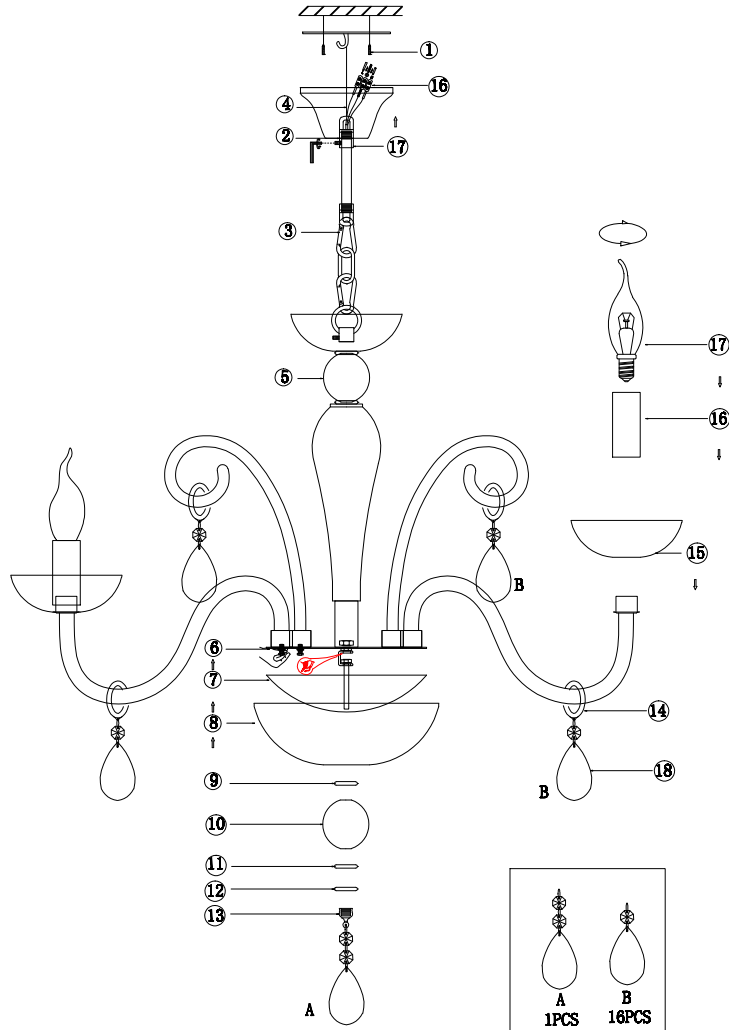

Instruction

DIA011PL-08W

8 x E14 (40W)

Model: DIA011PL-08W
Collection: Diamant Crystal
Series: Cecilia

Ceiling Lamps