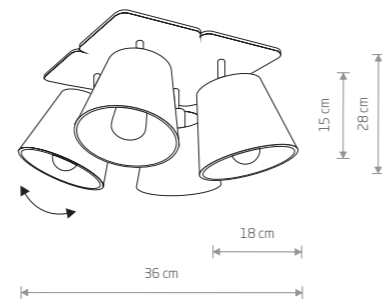

AWINION

fabric, plywood, painted steel

■ 9718

🔌 1xE27, max 40W

AWINION

fabric, plywood, painted steel

■ 9717

🔌 3xE27, max 40W