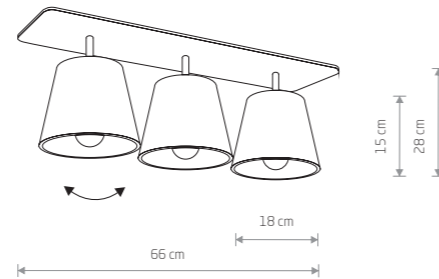

AWINION

fabric, plywood, painted steel

■ 9718

🔌 1xE27, max 40W

AWINION

fabric, plywood, painted steel

■ 9717

🔌 3xE27, max 40W