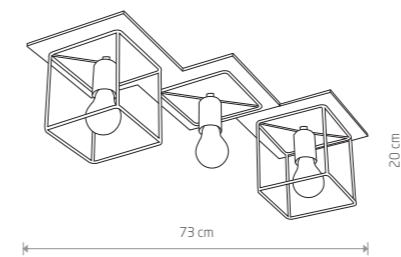

AWINION

fabric, plywood, painted steel

■ 9716

🔌 4xE27, max 40W

COBA ANTIQUE

plywood, painted steel

■ 9042

🔌 1xE27, max 60W